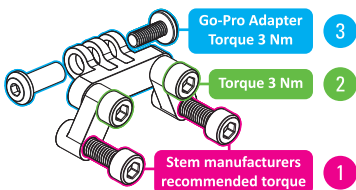

Packaging Includes

Mounting

1. Flexi Stem Mount is above or below stem mounting compatible, M5*20mm and M5*25mm steel stem bolts included. Use a torque wrench with HEX 4 to tighten to stem manufacturers recommended torque specifications.
2. M5*10mm screws secure Flexi Mount in position. Use a torque wrench with HEX 4 to tighten to 3 N·m (30 kgf*cm).
3. T-Nut and screw secures accessory to Flexi Mount. Use a torque wrench with HEX 3 to tighten to 3 N·m (30 kgf*cm).

NOTE: Limited compatibility with StVZO LEDs
 -Standard StVZO (above handlebar mount compatible)
 -Specifically designed and marked reverse StVZO models (below handlebar mount compatible)

Flexi Stem Mount Compatibility