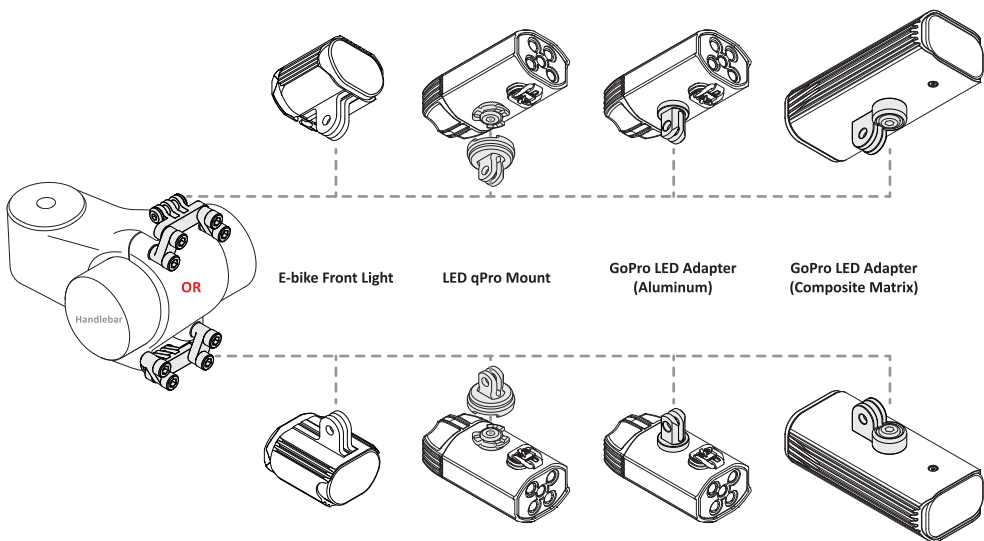

Packaging Includes

Mounting

1. Flexi Stem Mount is above or below stem mounting compatible, M5*20mm and M5*25mm steel stem bolts included. Use a torque wrench with HEX 4 to tighten to stem manufacturers recommended torque specifications.
2. M5*10mm screws secure Flexi Mount in position. Use a torque wrench with HEX 4 to tighten to 3 N·m (30 kgf*cm).
3. T-Nut and screw secures accessory to Flexi Mount. Use a torque wrench with HEX 3 to tighten to 3 N·m (30 kgf*cm).

NOTE: Limited compatibility with StVZO LEDs
 -Standard StVZO (above handlebar mount compatible)
 -Specifically designed and marked reverse StVZO models (below handlebar mount compatible)

Flexi Stem Mount Compatibility