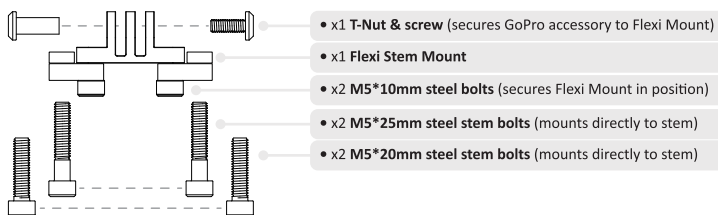

Packaging Includes

Mounting

1. Flexi Stem Mount is above or below stem mounting compatible, M5*20mm and M5*25mm steel stem bolts included. Use a torque wrench with HEX 4 to tighten to stem manufacturers recommended torque specifications.
2. M5*10mm screws secure Flexi Mount in position. Use a torque wrench with HEX 4 to tighten to 3 N·m (30 kgf*cm).
3. T-Nut and screw secures accessory to Flexi Mount. Use a torque wrench with HEX 3 to tighten to 3 N·m (30 kgf*cm).

NOTE: Limited compatibility with StVZO LEDs
 -Standard StVZO (above handlebar mount compatible)
 -Specifically designed and marked reverse StVZO models (below handlebar mount compatible)

Flexi Stem Mount Compatibility